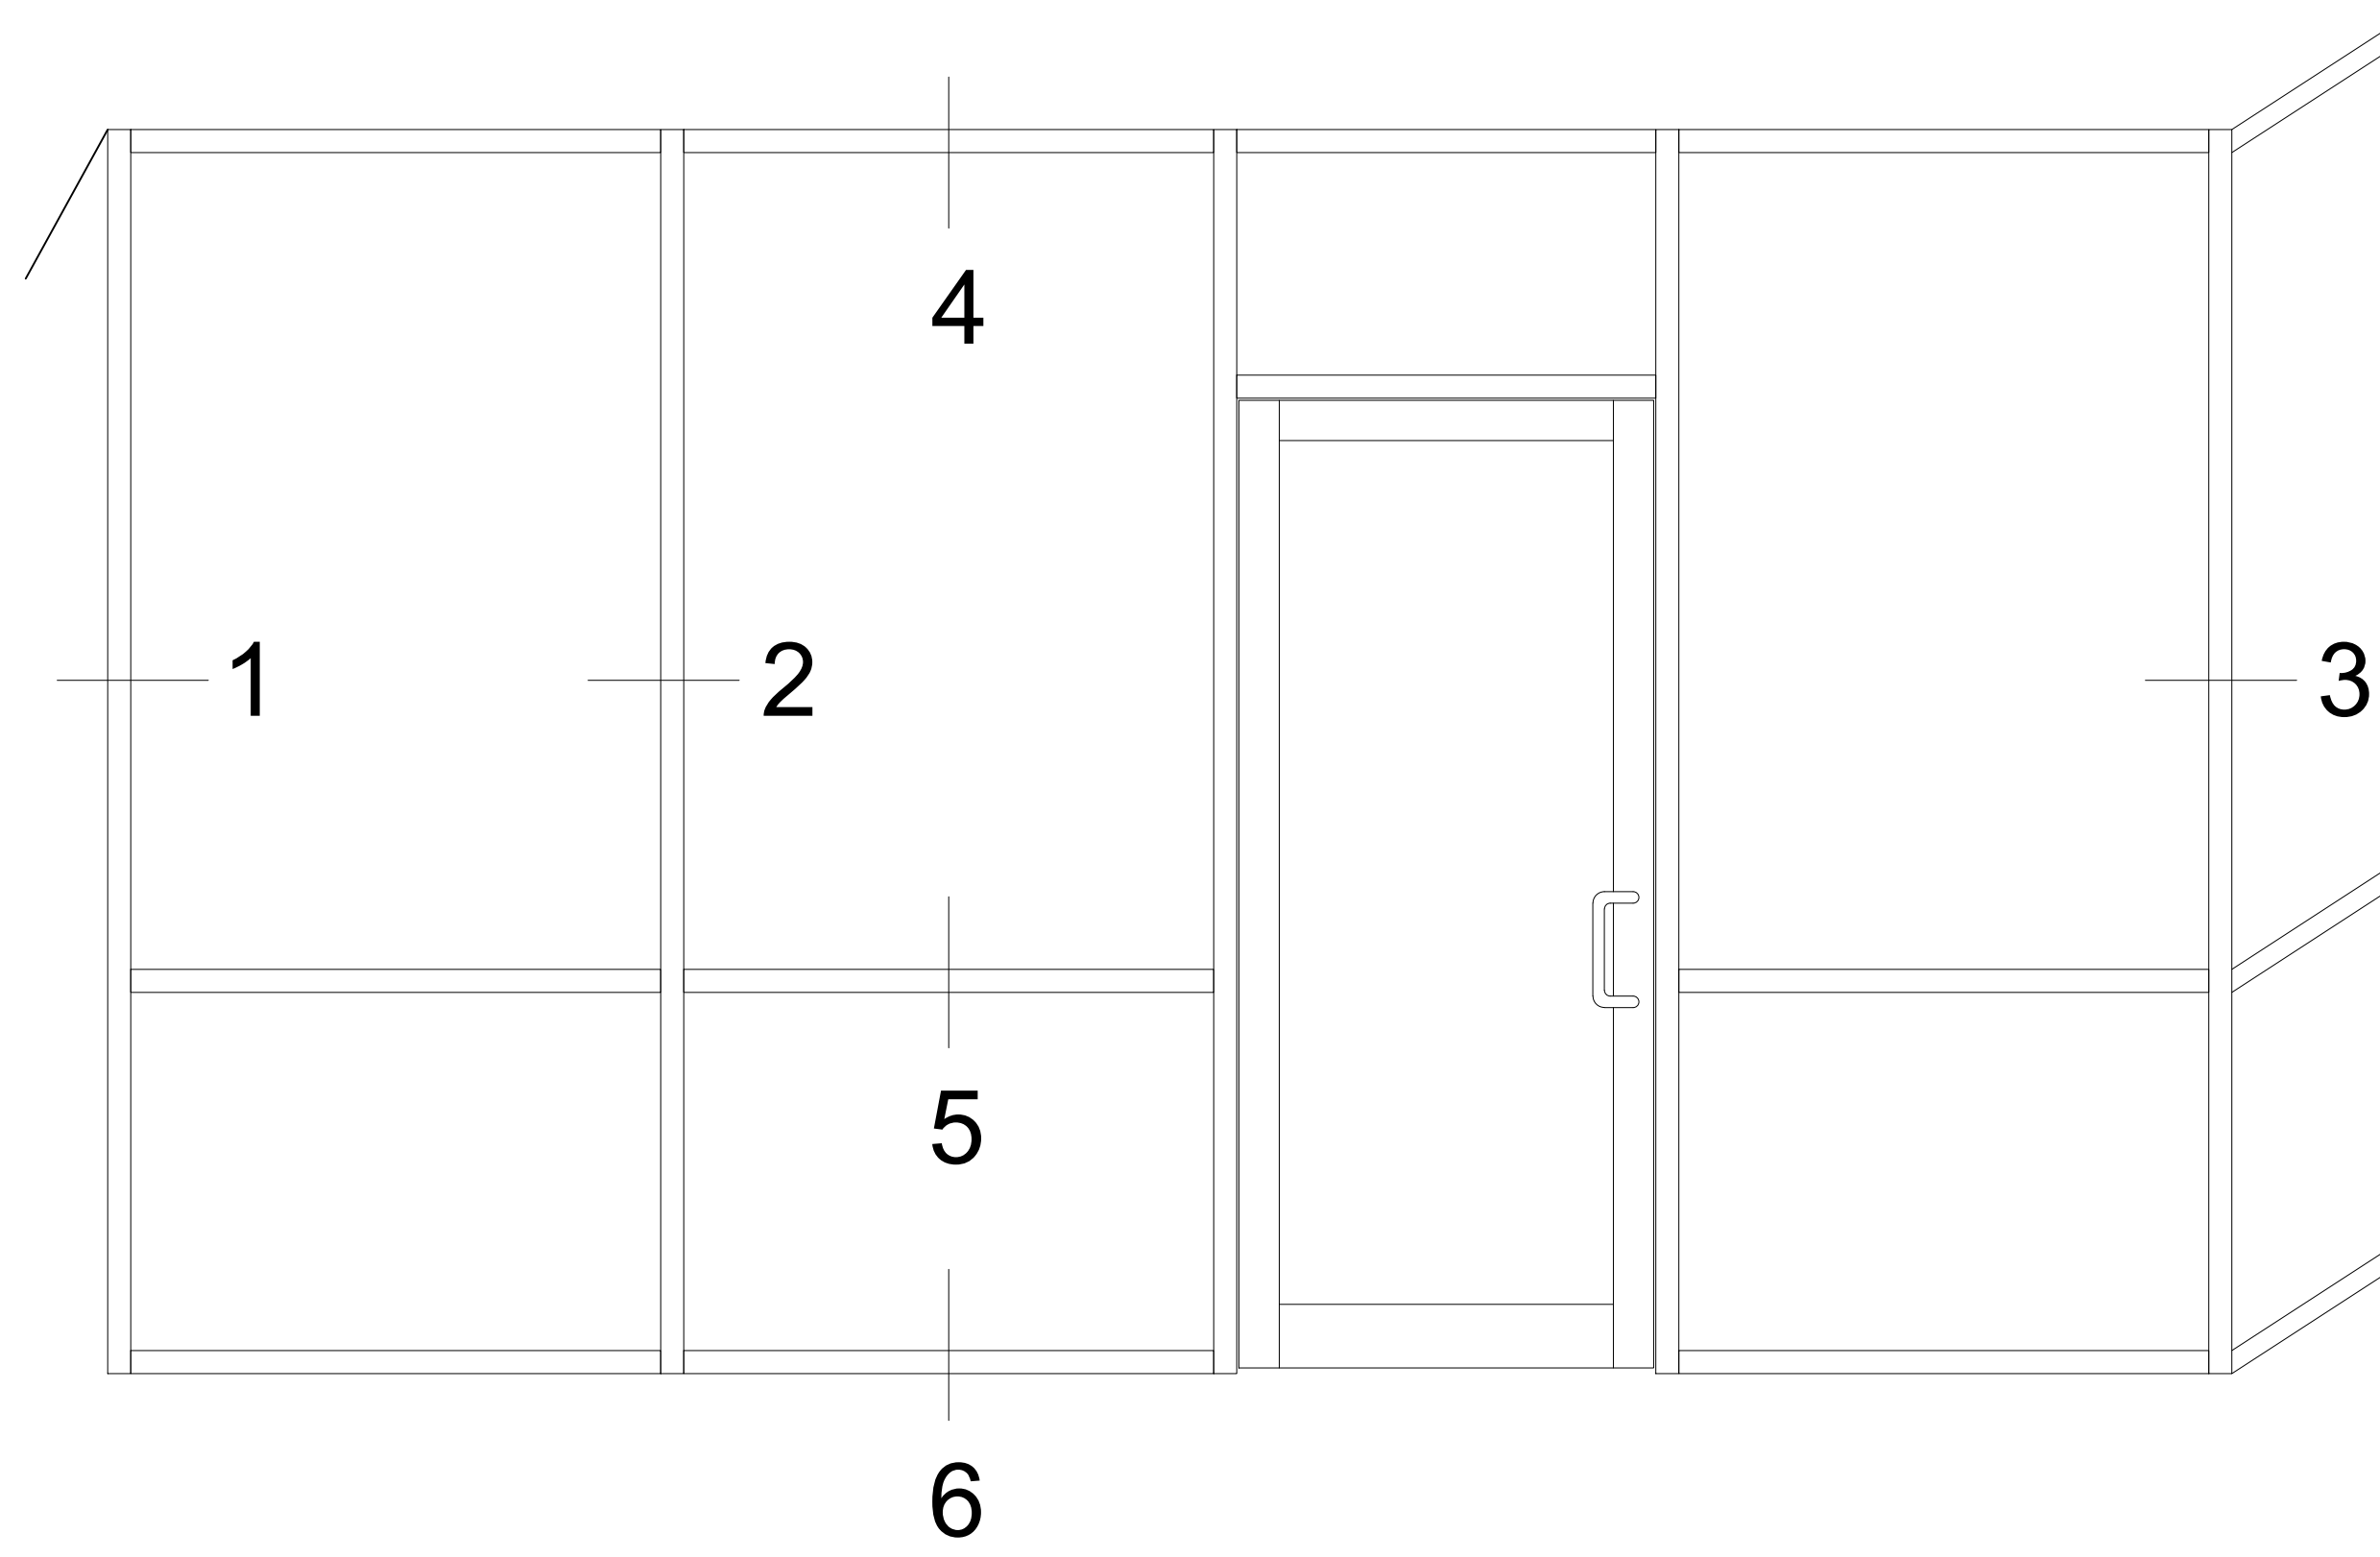

### Outboard Plane Inside Set Standard Details

1/4 scale

3

3A

3B

3D

6

3C