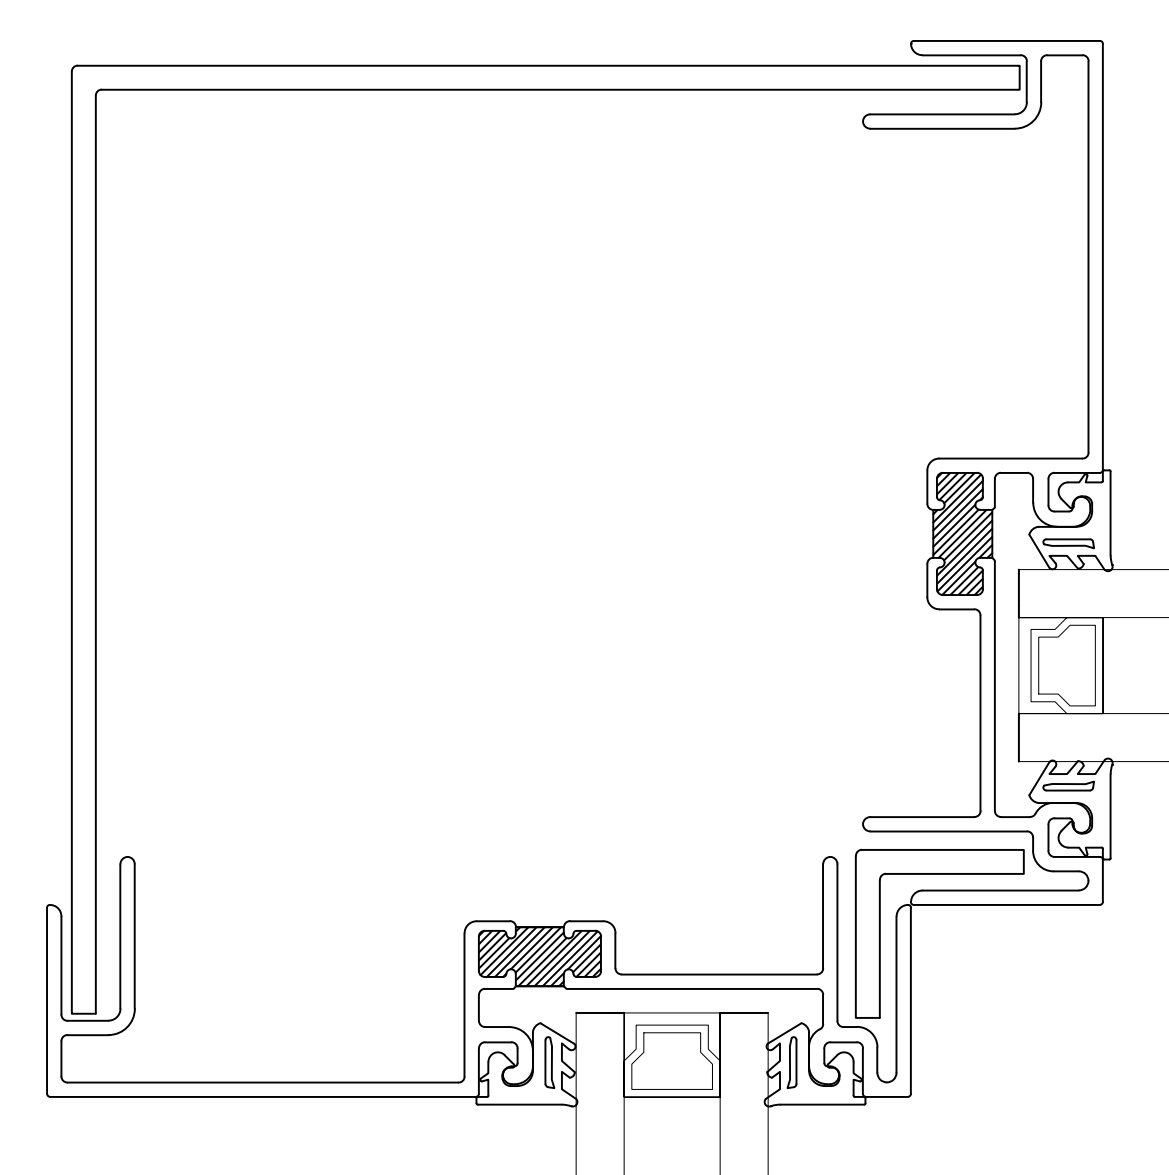

### Outboard Plane Inside Set Standard Details

1/4 scale

3

3A

3B

3D

6

3C