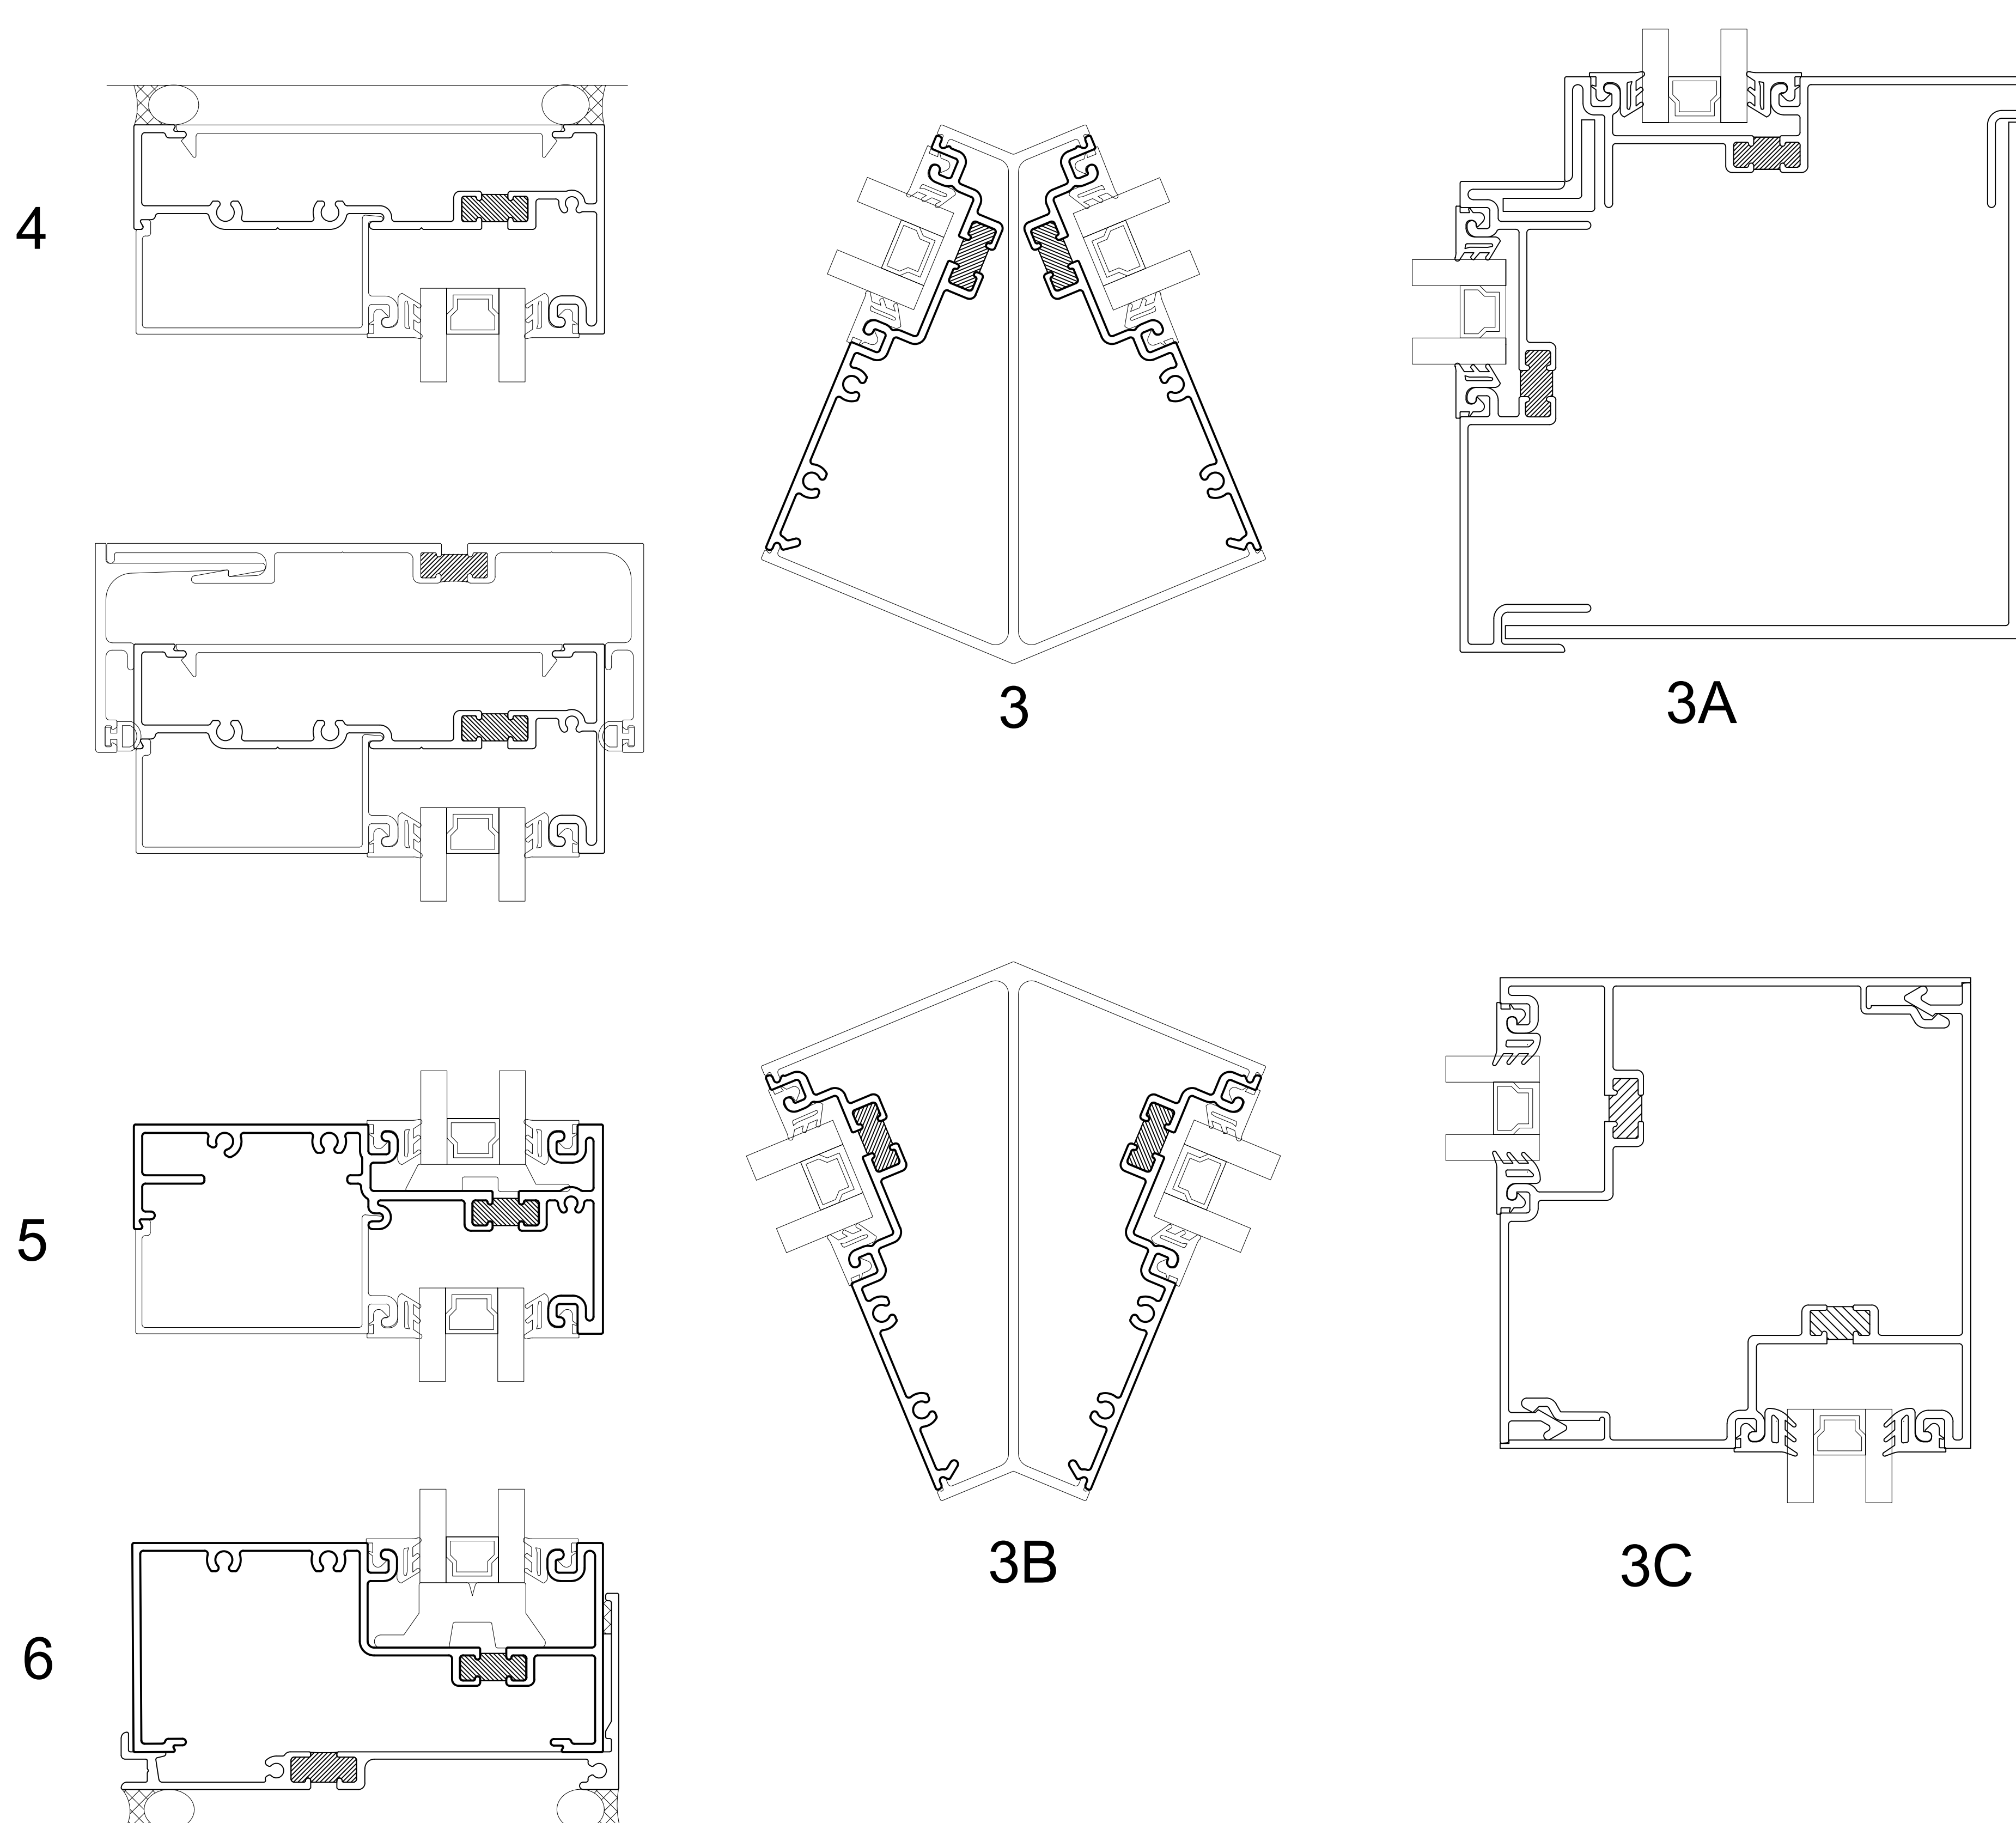

MARCH 2022

For specific product applications, contact your Tubelite representative.

Details on this page represent standard details found on our website.

For more options, visit our website at www.tubeliteinc.com/14000-io-series-multiplane-storefront-framing/