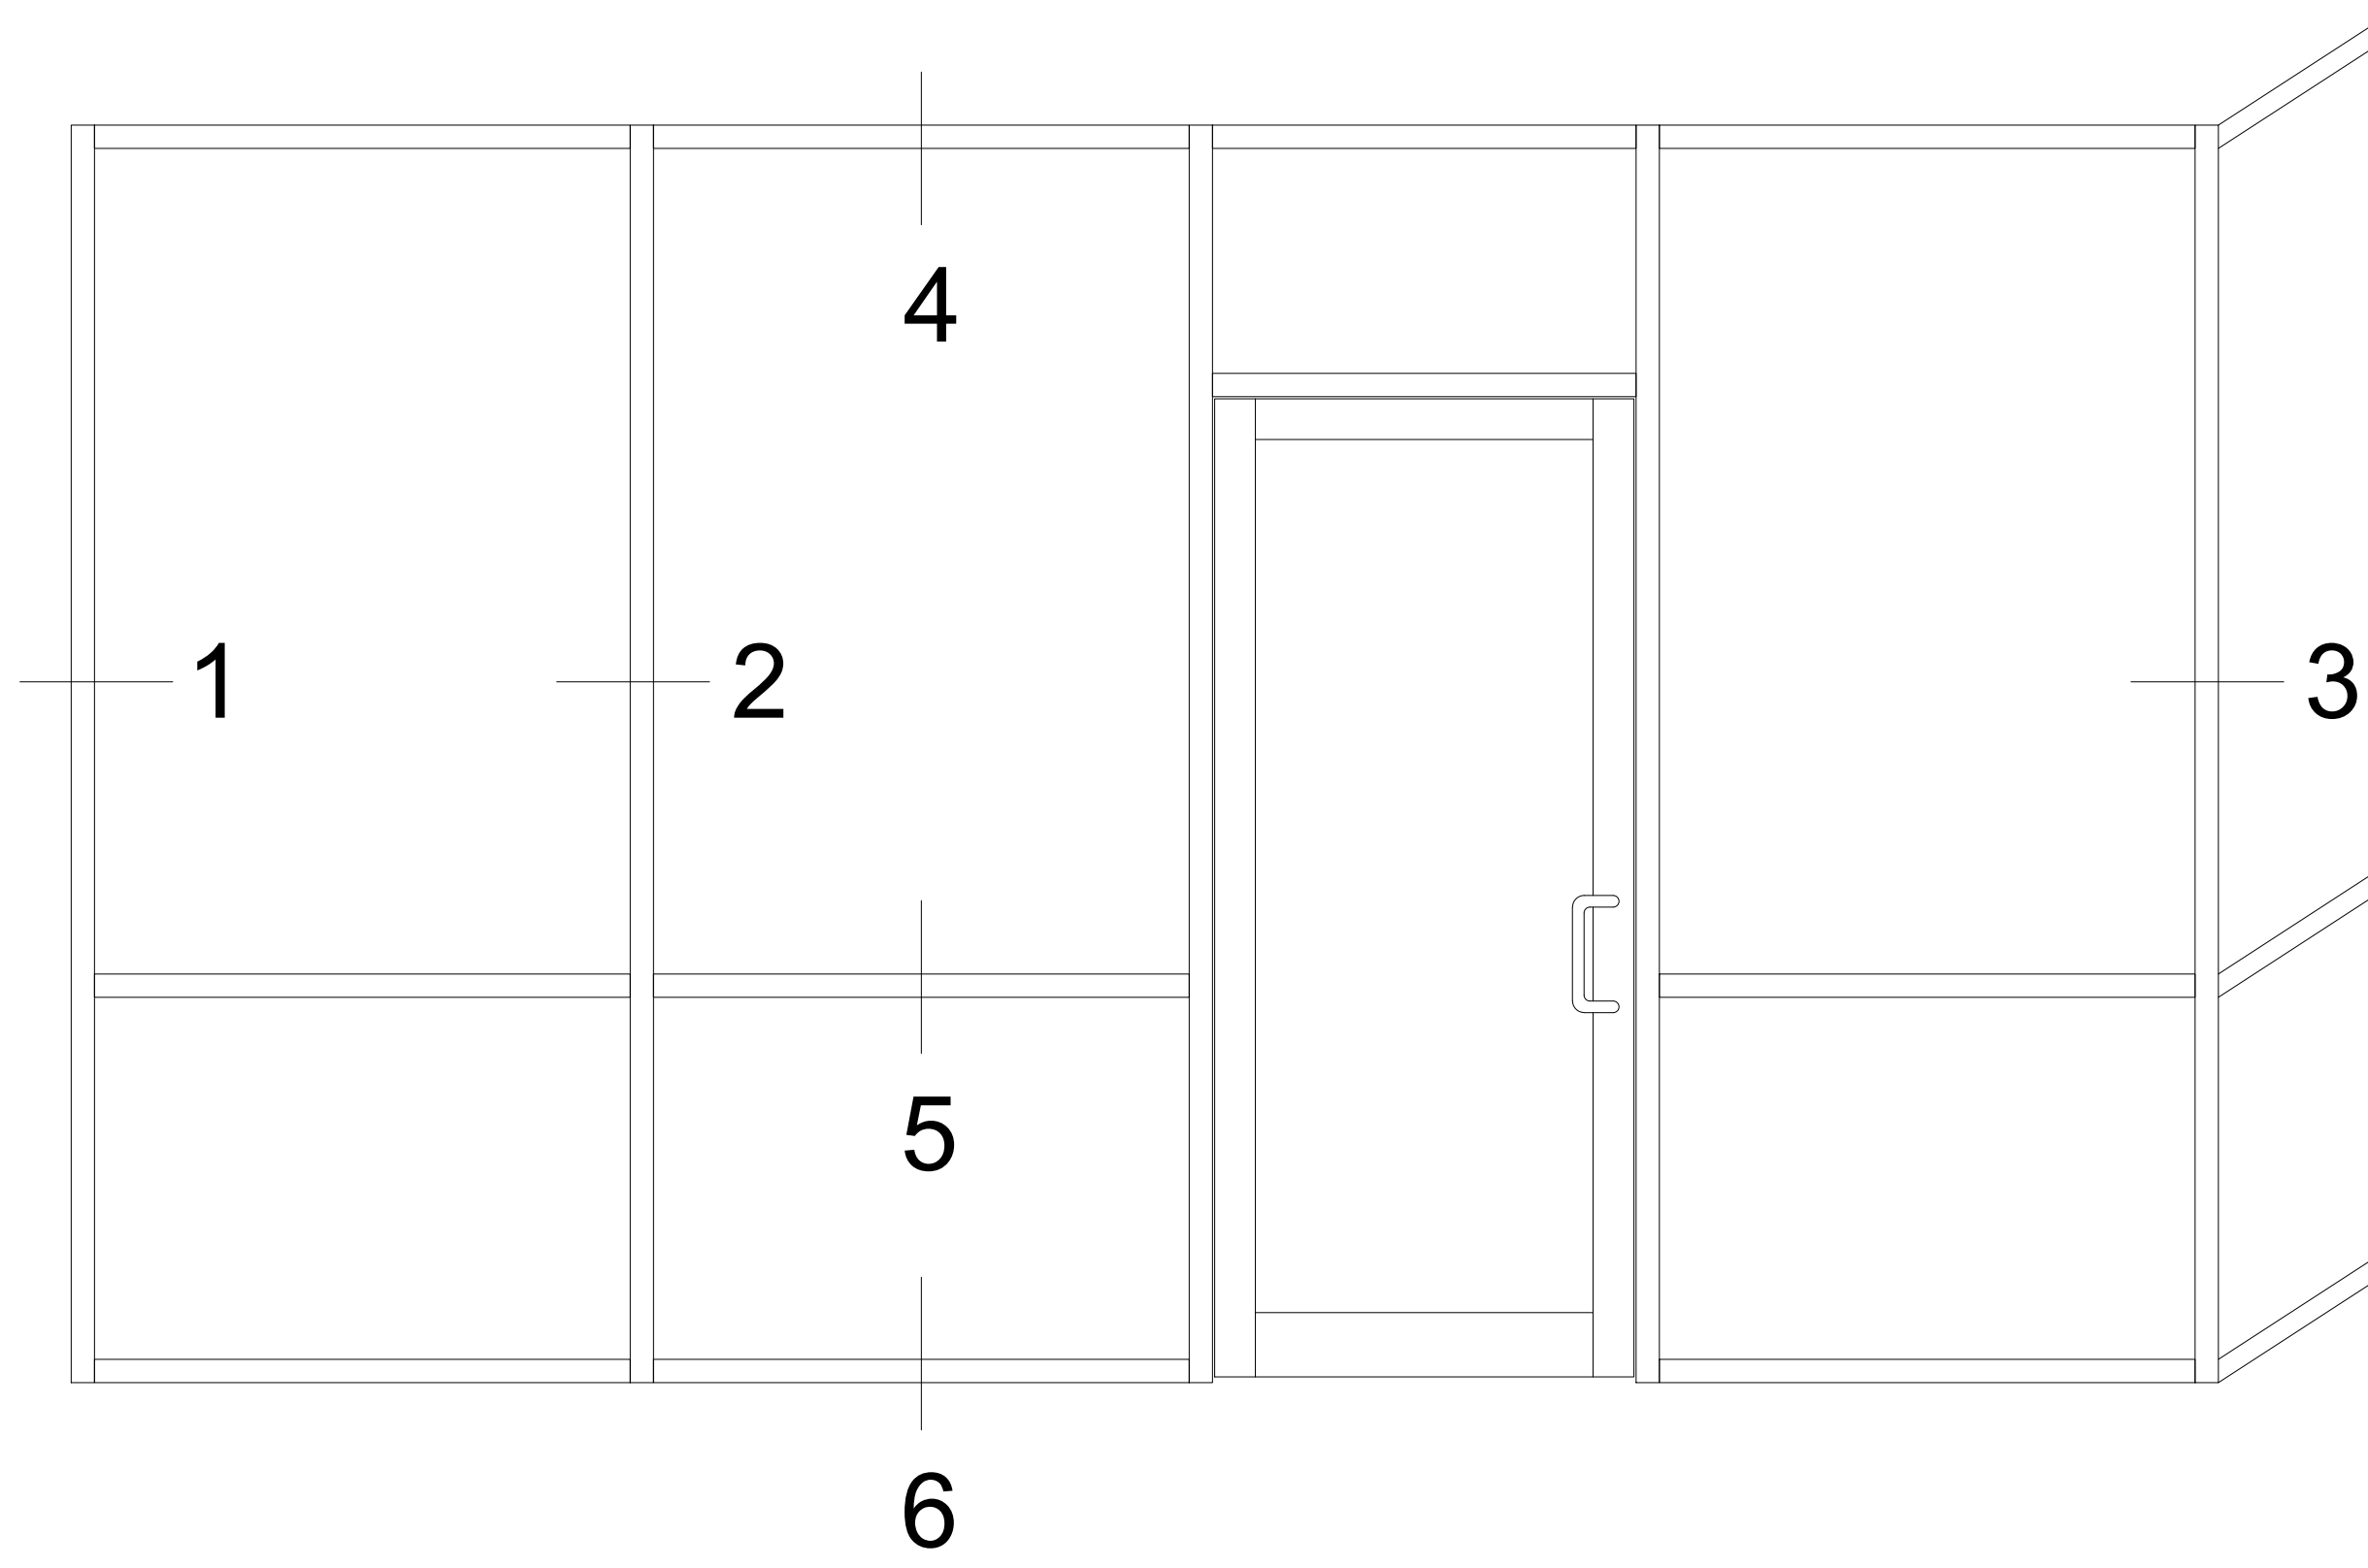

Tubelite reserves the right to change system configuration without prior notice when deemed necessary for product improvements.

Laws and building & safety codes governing the design and use of glazed entrance, window and curtain wall systems vary widely. Tubelite does not control the selection of product configurations, operating hardware or glazing materials, and assumes no responsibility thereof.

Outboard Plane Outside Set Standard Details
1/4 scale