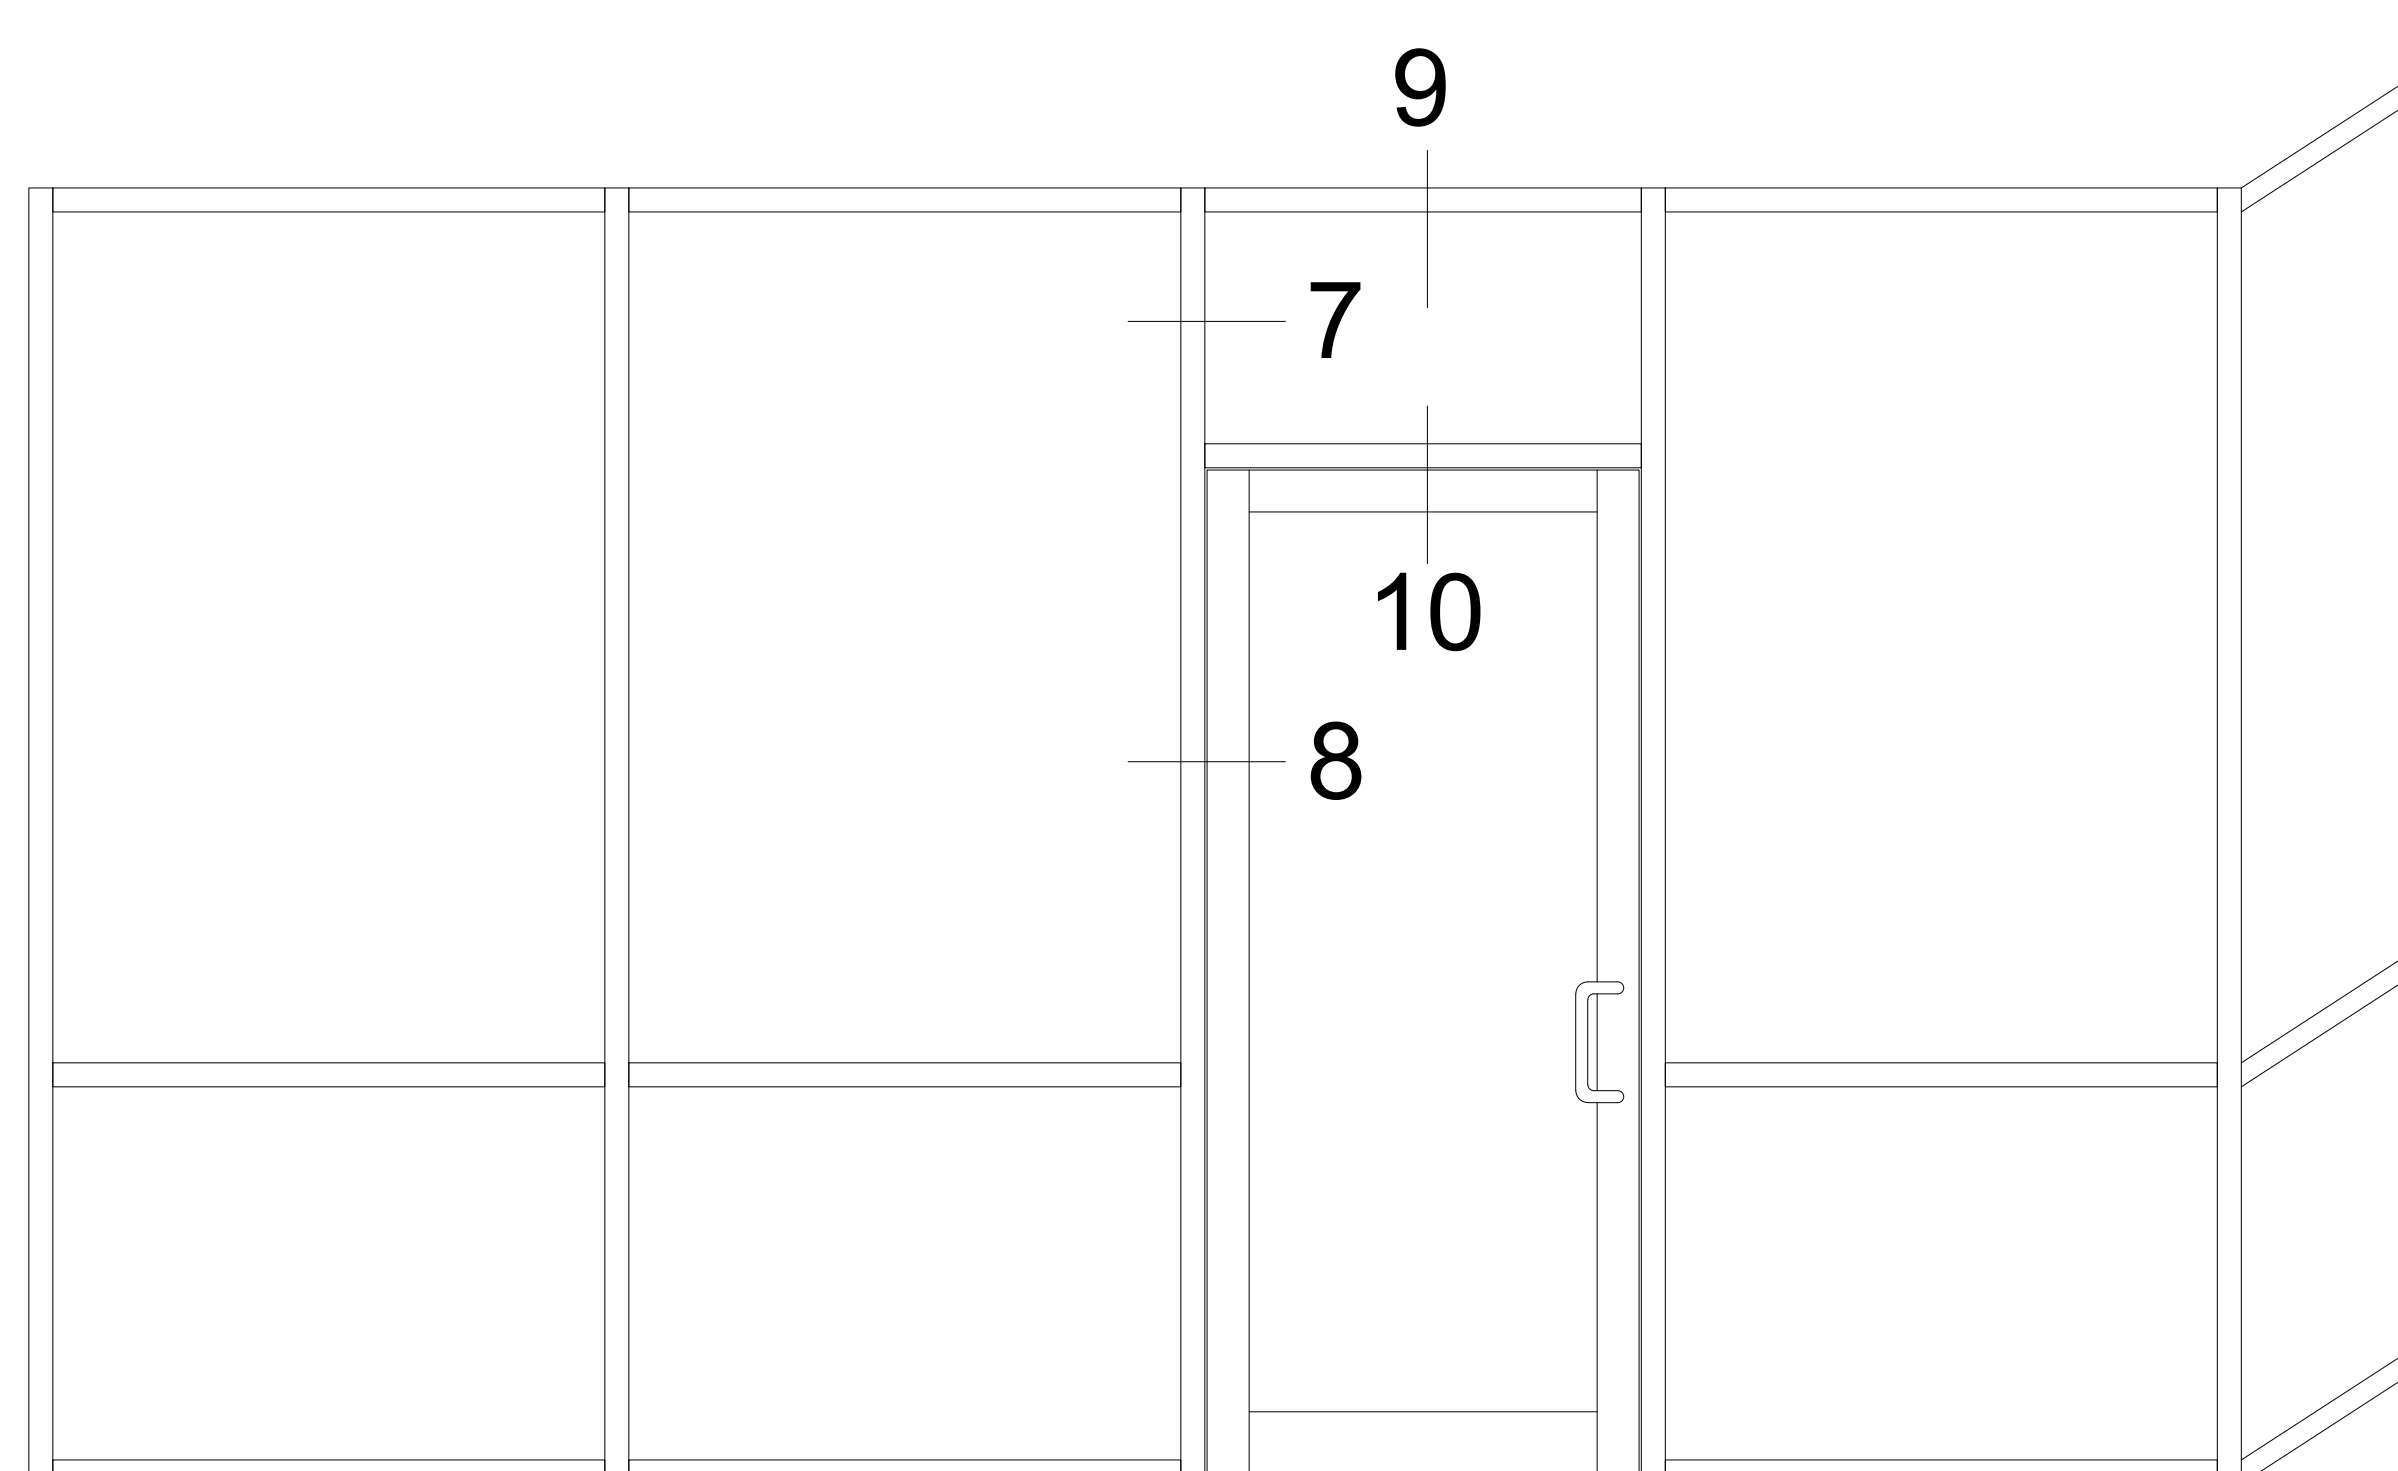

Tubelite reserves the right to change system configuration without prior notice when deemed necessary for product improvements.

Laws and building & safety codes governing the design and use of glazed entrance, window and curtain wall systems vary widely. Tubelite does not control the selection of product configurations, operating hardware or glazing materials, and assumes no responsibility thereof.

Door and Transom Standard Details
1/4 scale