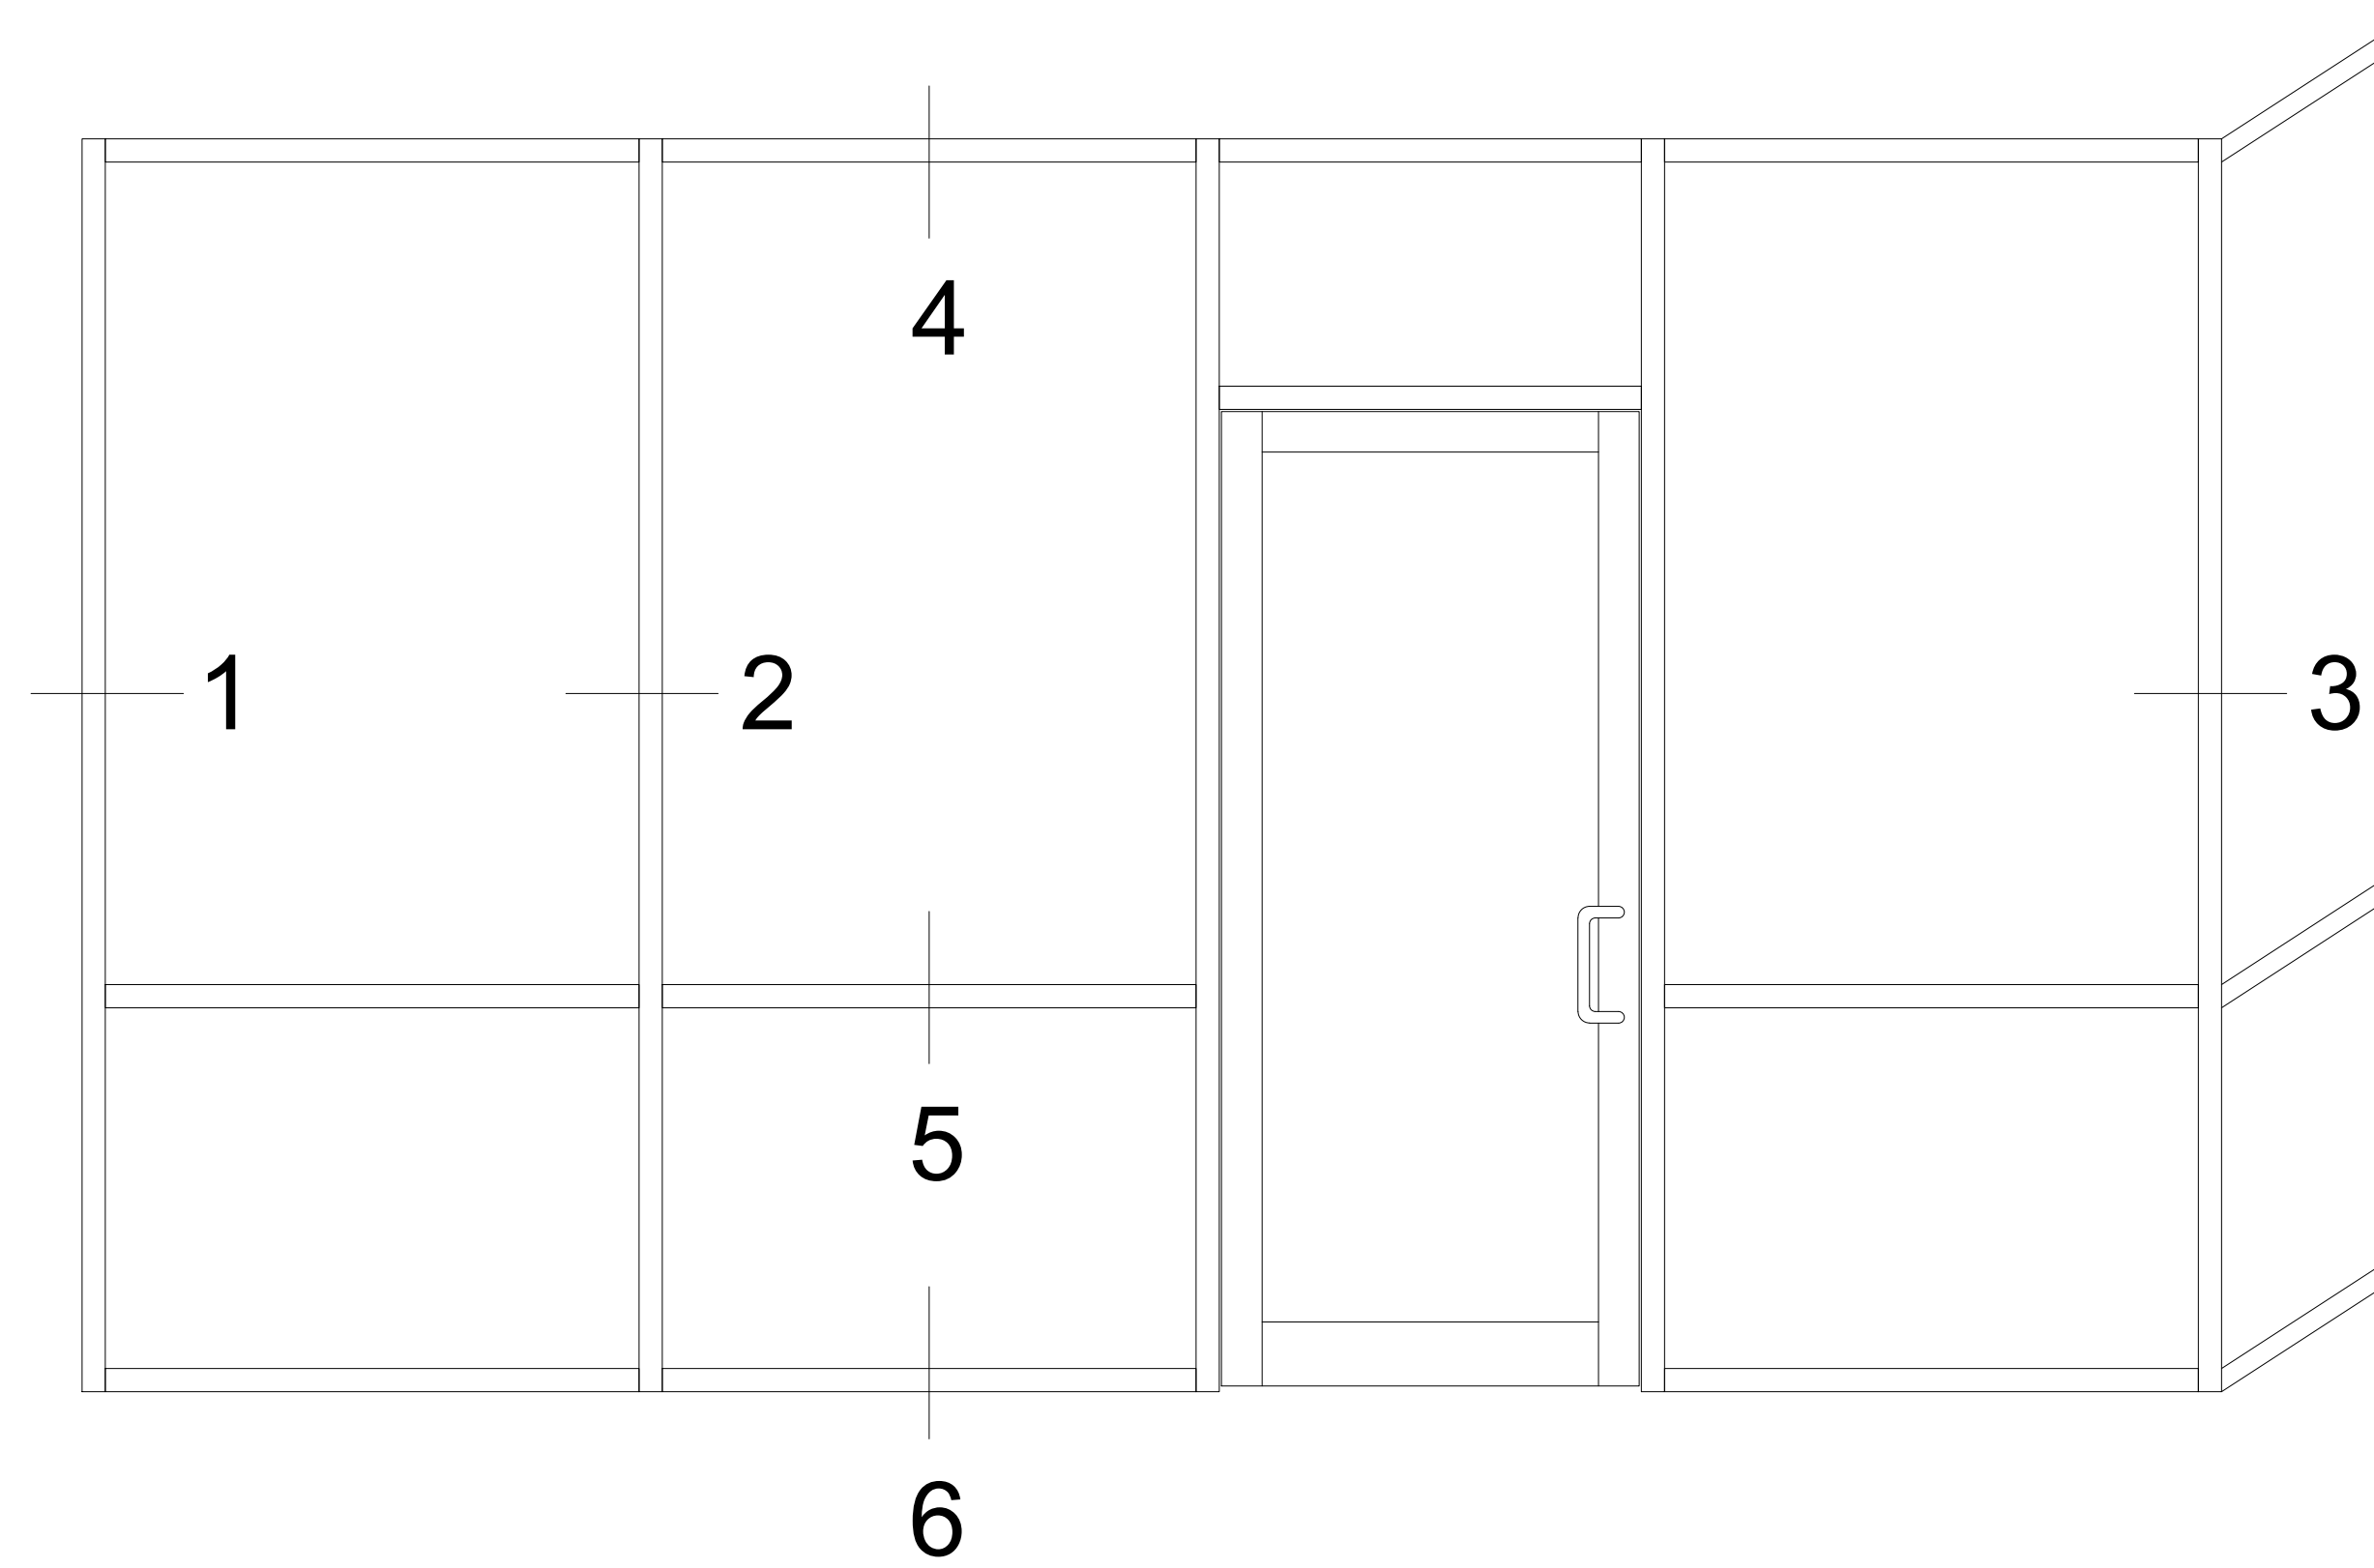

Tubelite reserves the right to change system configuration without prior notice when deemed necessary for product improvements.

Laws and building & safety codes governing the design and use of glazed entrance, window and curtain wall systems vary widely. Tubelite does not control the selection of product configurations, operating hardware or glazing materials, and assumes no responsibility thereof.

Inboard Plane Inside Set Standard Details

1/4 scale