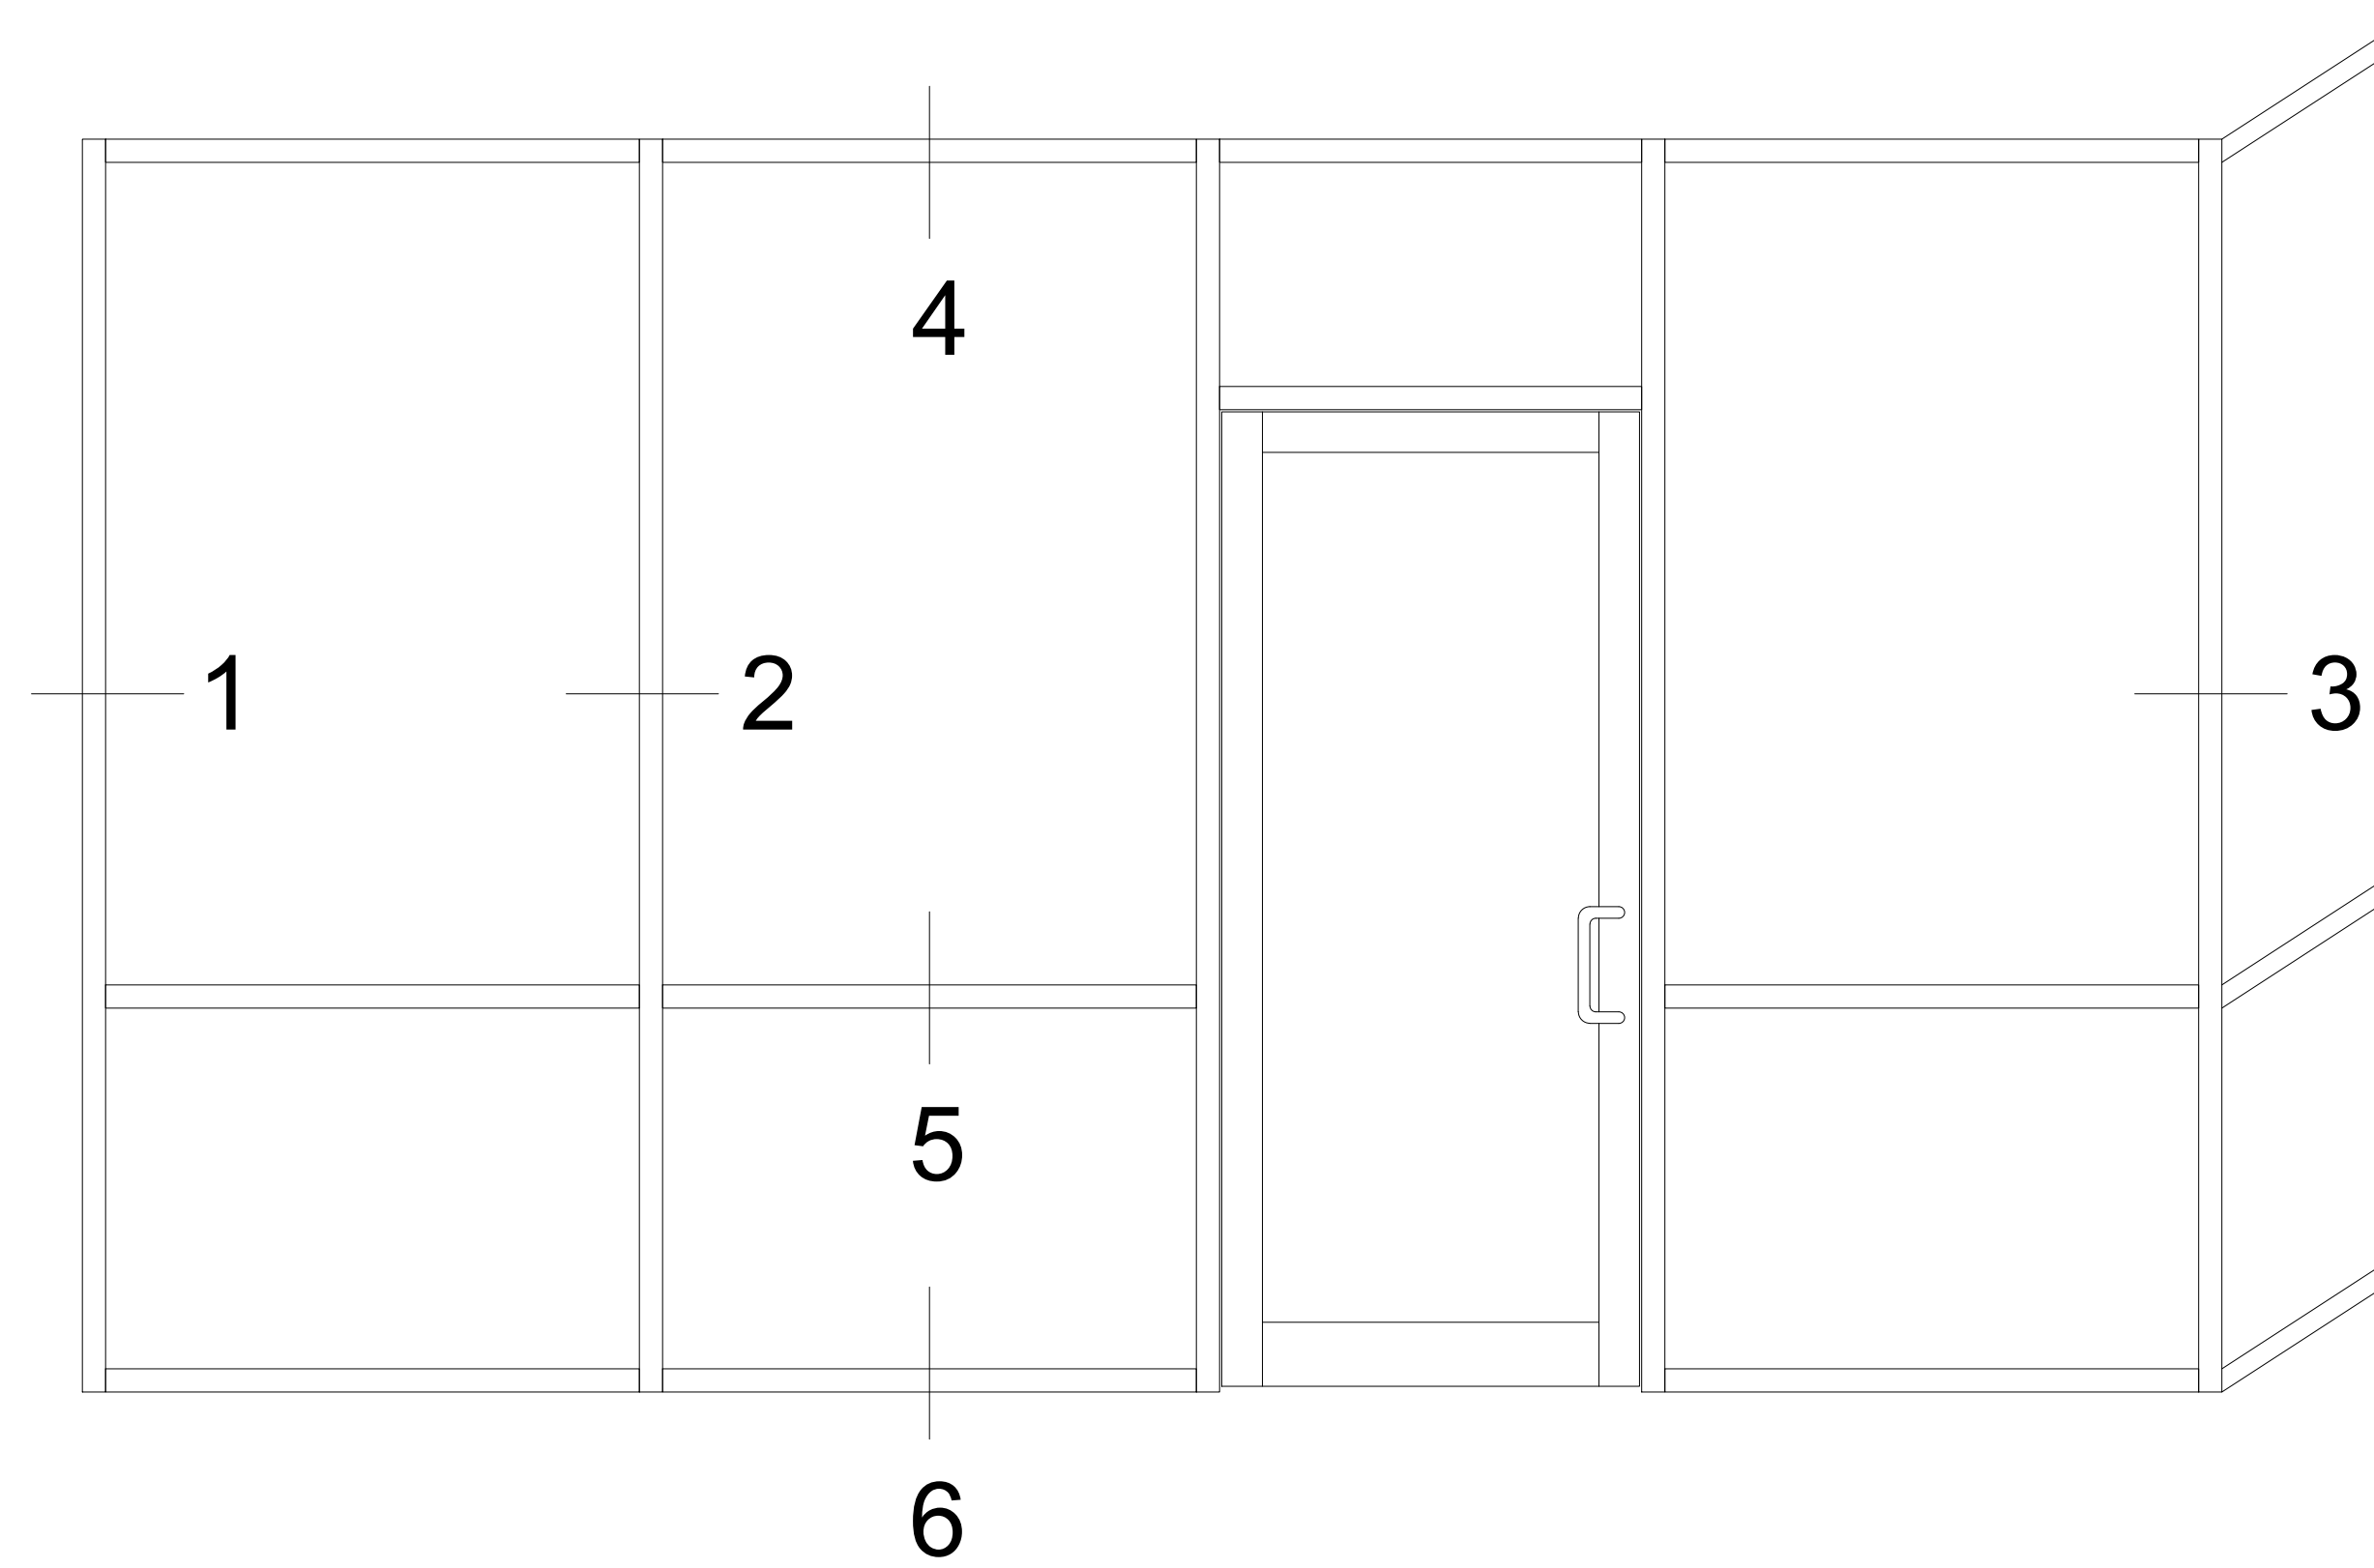

Tubelite reserves the right to change system configuration without prior notice when deemed necessary for product improvements.

Laws and building & safety codes governing the design and use of glazed entrance, window and curtain wall systems vary widely. Tubelite does not control the selection of product configurations, operating hardware or glazing materials, and assumes no responsibility thereof.

Inboard Plane Outside SetStandard Details

1/4 scale